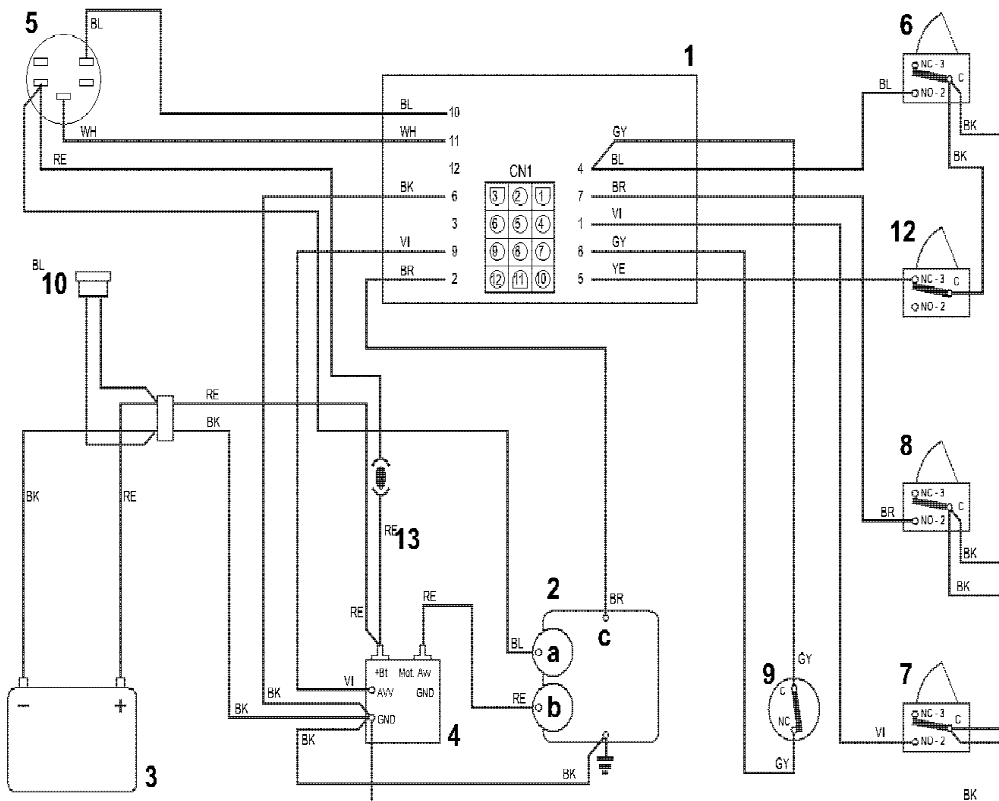

Variolux 63AME

- 1 Electronic card
- 2 Engine
- 2a Generator
- 2b Starter
- 2c Engine Stop
- 3 Battery
- 4 Starter relay
- 5 Key ignition switch
- 6 Blade microswitch
- 7 Grass-catcher microswitch
- 8 Seat microswitch
- 9 Neutral microswitch
- 10 Recharge connector
- 12 Brake microswitch
- 13 Fuse 10A

CABLE COLOURS

- BK Black
- BL Blue
- BR Brown
- GY Grey
- OR Orange
- RE Red
- VI Violet
- WH White
- YE Yellow